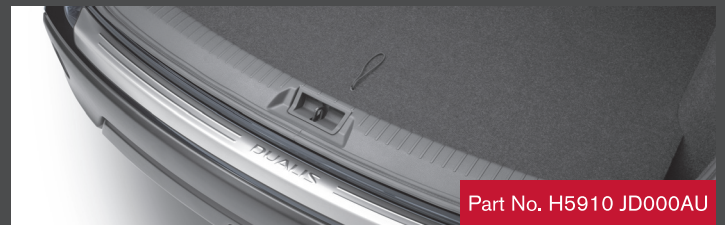

Part No. H5910 JD000AU

Scuff Plate Rear Bumper DUALIS (J10) MY10

DUALIS branded chrome finisher to protect rear bumper from scratches when loading or unloading boot.