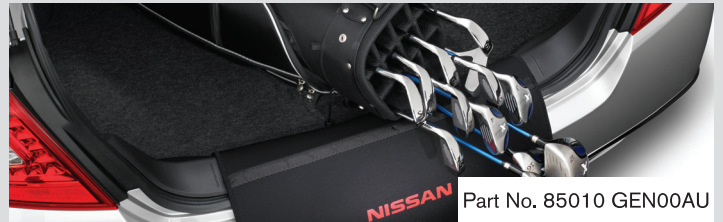

Rear Protection Tray Maxima (J32)

Features a raised outer lip to contain spillages. Protects the cargo area from wear and damage.

Part No. H0850 JC000AU

Weathershields, Slimline Maxima (J32)

Helps deflect wind and rain as well as bugs and dirt while front side glass is partially open.