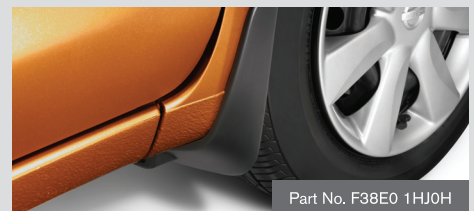

Part No. F38E0 1HJ0H

Mudflaps K13 Micra

Front & Rear set. Enhance and protect the appearance of your Micra. Can be colour coded to vehicle colour (extra cost).

Purchase as a pack for:

$504.00

Incl. GST (fitted)

Total cost purchased individually

Up to $641.57 RRP incl. GST (fitted)

Savings as a pack: Up to $137.57*

*Savings based on RRP sale price for individual items. Offers & prices subject to change without notice. Images illustrative only. Valid 04.02.11 to 01.07.11 or while stocks last. Manufacturer's warranty applies.

Berwick Nissan

2-12 Clyde Road, Berwick, VIC 3806

Telephone: (03) 9796 1777

Email: sair@clydevale.com.au

SHIFT_the way you move