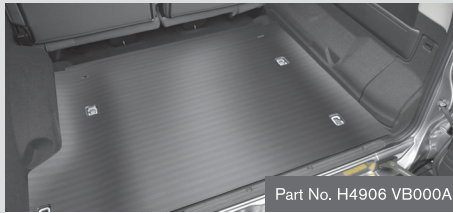

Part No. H4906 VB000A

Luggage Area Mat Rubber (DX) Patrol Wagon Y61 (S7)

Protection for the cargo area. Not suitable for 7-seat variants.

Part No. 73675 VB000A

Air Guide Patrol Wagon Y61 (S7)

Great for deflecting dust away from your rear window.