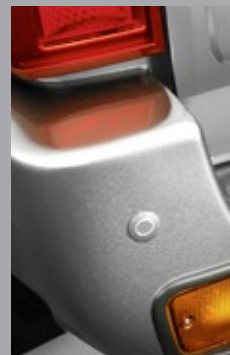

Rear Park Assist