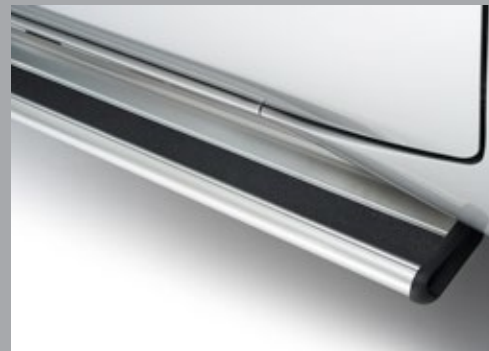

Innovation
that excites

NISSAN
PATROL Y61
GENUINE ACCESSORIES

Genuine toughness

Steel Bullbar (shown on ST)

Bonnet Protector, Clear

Headlamp Protectors

Bonnet Protector, Smoked

Genuine integrity

Weathershield, RH

Weathershield, Slimline

Snorkel

Rear Park Assist

Towbar and Towball

Carpet Floor Mats

Rubber Floor Mats, Front & Rear - Moulded

Side Step

Genuine reliability

Vehicle images depict accessorised Patrol Wagon (Series 8) ST, including Alloy Bullbar and Spare Wheel Cover - Hard

Items featured with accessories, not included.

Air Guide

Winch

Kick Plates